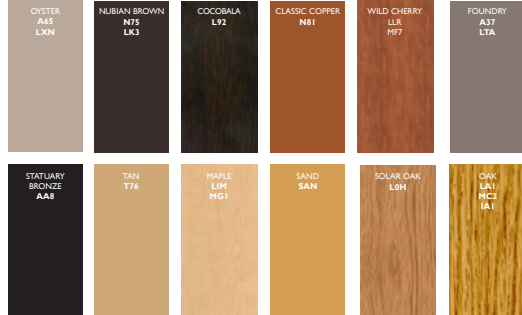

In the color chart below (not an exact replication of color since it is on paper), the upper left hand corner color is Platinum, what we call off-white at times and appears darker than shown here, in real life. The one next to Platinum is labeled white, you can see has some color to it and is available but may come with slight differences based on age of fixtures or affected long term by dirt, sun, etc. The next color, cool white is available at times. Remember also all inventory and availability is first come first served and can be sold awaiting your funds clearing.

Lozier FINISH COLLECTIONS

BEST VALUE

CLASSIC

An elegant and timeless assortment of color.

NATURAL

COLOR

NOTE: LAMINATES: L_ MELAMINES: M_

Colors shown above are an approximate match.