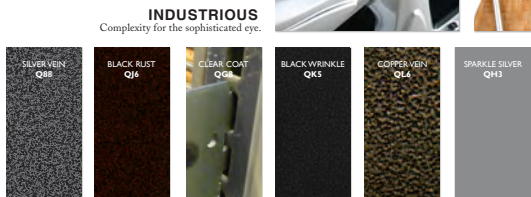

COLOR

NOTE: LAMINATES: L_ MELAMINES: M_

Colors shown above are an approximate match.